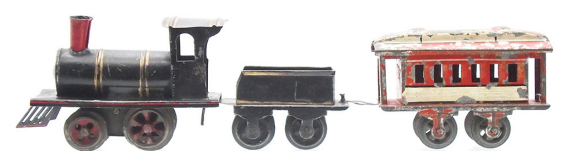

Autumn falls into the Gallery with a great train and toy auction. Trains include Lionel in pre and postwar in O and standard gauge, Ives in O, standard and I gauge, American Flyer in O & S gauge, Marx, Marklin in HO, Z & O gauge, European HO gauge, and Lionel, MTH, K-Line & LGB modern trains. Toys include Dinky, Tootsietoy, Brooklins, tin toys and more. The catalog is online at [liveauctioneers.com](http://liveauctioneers.com) and on our website where we have information about auctions, consigning and printable text lists and price keys. As always, we provide in-house shipping.